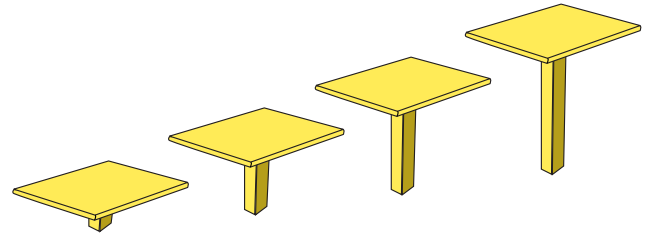

Tunnel Time
DE-3045

Triple Loop Jump
DE-3049

A-Frame Climber
DE-3053

Jump Bars
DE-3057

Teeter Totter
DE-3061

Open Tunnel
DE-3065

Jumping Pads
DE-3069

Dog Walk
DE-3073