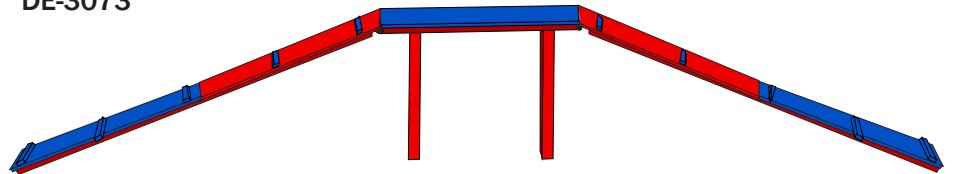

Tunnel Time
DE-3045

Triple Loop Jump
DE-3049

A-Frame Climber
DE-3053

Jump Bars
DE-3057

Teeter Totter
DE-3061

Open Tunnel
DE-3065

Jumping Pads
DE-3069

Dog Walk
DE-3073