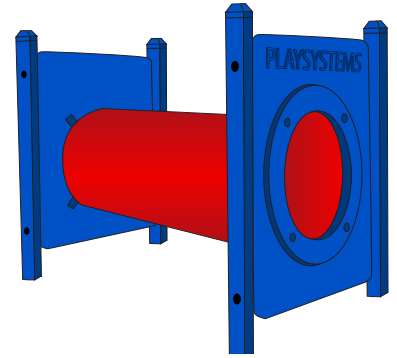

Tunnel Time
DE-3045