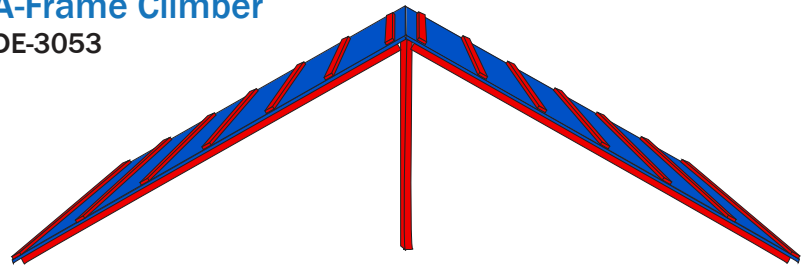

Tunnel Time
DE-3045

Triple Loop Jump
DE-3049

A-Frame Climber
DE-3053

Jump Bars
DE-3057

Teeter Totter
DE-3061

Open Tunnel
DE-3065

Jumping Pads
DE-3069

Dog Walk
DE-3073