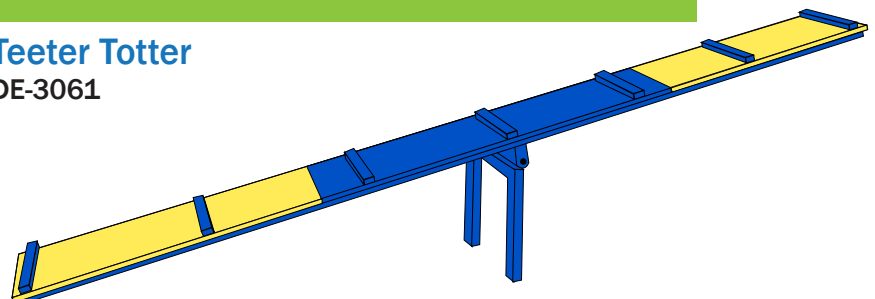

Tunnel Time
DE-3045

Triple Loop Jump
DE-3049

A-Frame Climber
DE-3053

Jump Bars
DE-3057

Teeter Totter
DE-3061

Open Tunnel
DE-3065

Jumping Pads
DE-3069

Dog Walk
DE-3073