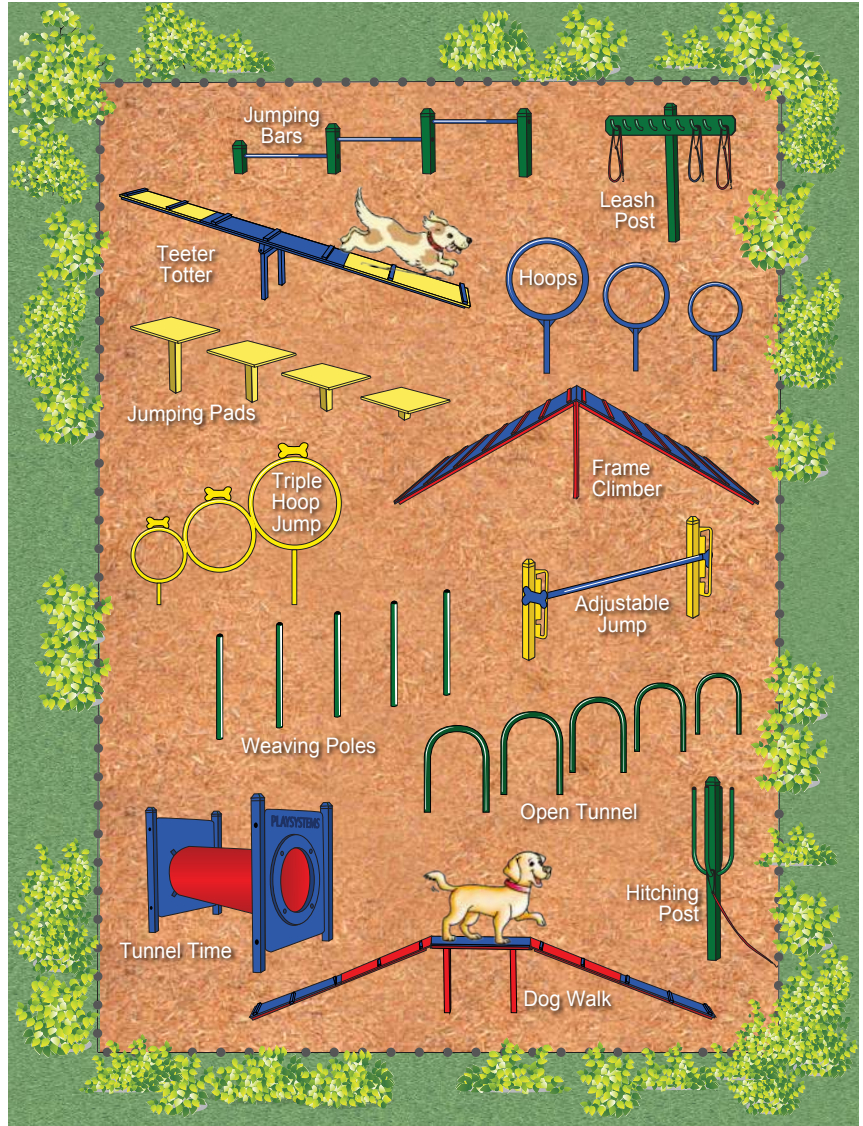

Create a simple dog park play area by combining a few pieces or go with a complete, full-blown turnkey dog park by incorporating all of the available activities. Doggie Playsystems has the equipment to fit most any requirement and budget. All Doggie Playsystems equipment is designed to be sturdy, fun and challenging for all breeds, abilities, sizes and confidence levels.

Hoops
DE-3077

Weaving Poles
DE-3081

Adjustable Jump
DE-3085

Doggie Playsystems

Doggie Playsystems dog park equipment is designed and engineered to withstand just about every kind of use thrown at it. Since dog parks are usually open to the public, it is very important that the equipment is both strong and durable. The rigid standards applied to the design and manufacturing of Doggie Playsystems equipment are second to none. Not only is it the heaviest duty equipment on the market, it is also the most modular. Doggie Playsystems dog park pieces can be designed to fit into almost any location.

Leash Post DE-3150

Hitching Post DE-3170

Doggie Pot DE-3180

The perfect place for Dog Parks:

- Apartments and condominiums
- Community parks and homeowner associations
- Retirement communities
- City, county and state parks
- Open spaces
- Recreation centers
- Anywhere people and their dogs gather

Color Choices:

The standard colors are green, red, blue and yellow.

With over 35 years of experience manufacturing commercial playground equipment, site furnishings and outdoor fitness equipment Pacific Outdoor Products has designed Doggie Playsystems, a heavy duty state of the art line of recreational dog park equipment. All equipment is made in the USA using the highest quality materials, rugged welded construction and powder coated steel resulting in a product that will perform for years to come!